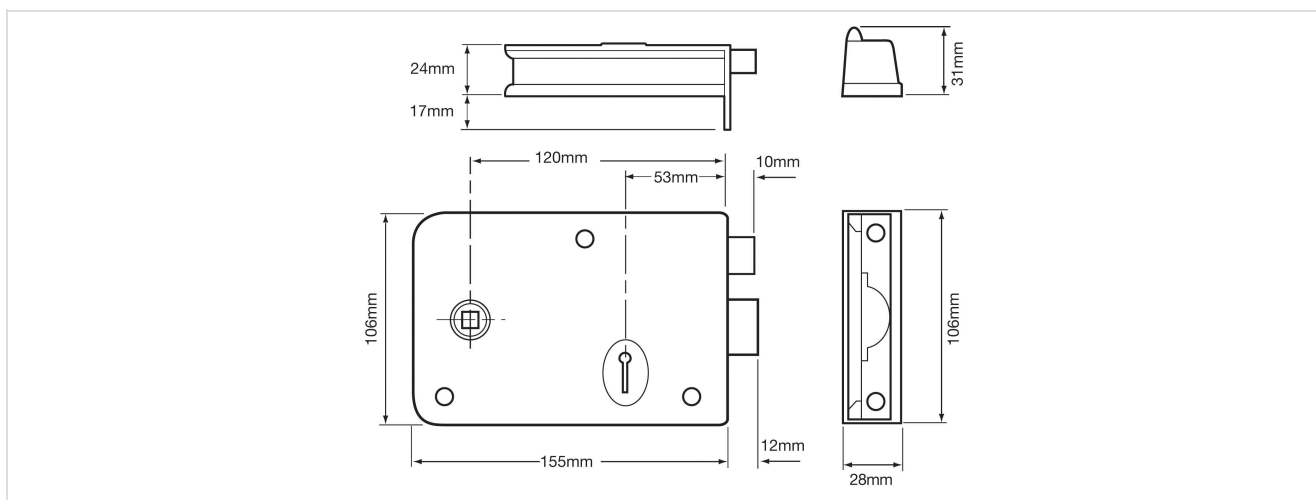

Technical Design:

Variants:

Code	Description
J1439-BJ-LH	Lever Rim Deadlock - Left Hand
J1439-BJ-RH	Lever Rim Deadlock - Right Hand